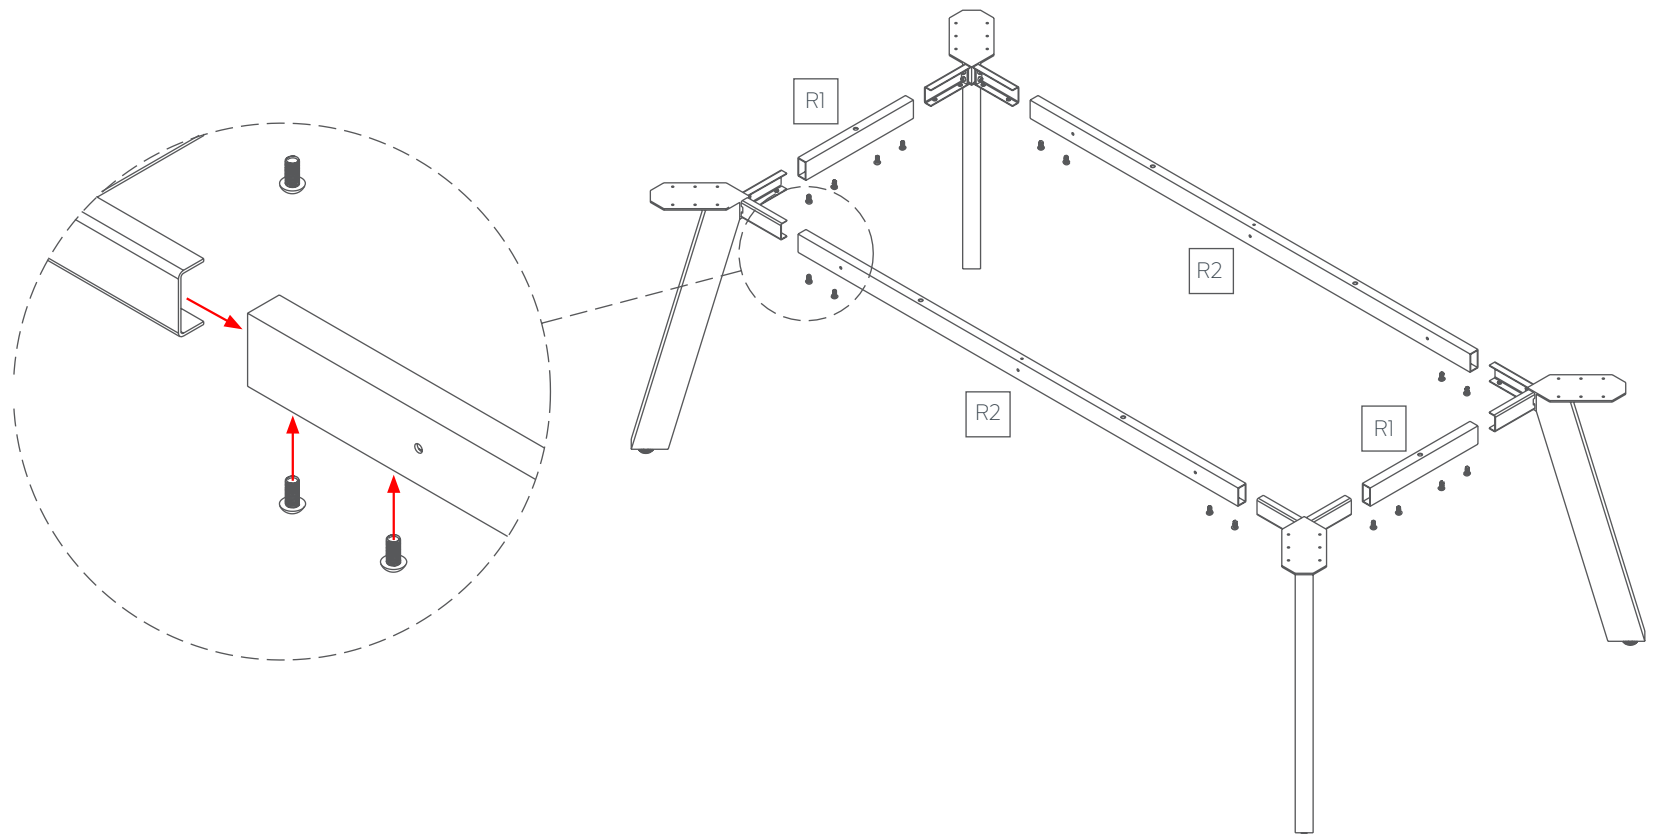

Flare 4 Leg Meeting Table

Assembly Instructions

Flare 4 Leg Meeting Table

Components List

Axis Worktop

EL 4 x Flare End Legs
75° Angle

B 4 x Pair AXKDSPIGE

R1 2 x Short Rails

R2 2 x Long Rails

16 - M6 x 20

18 - M8 x 16

24 - ST5 x 23

6 - ST5 x 70

Flare 4 Leg Meeting Table

Assembly Instructions

STEP 1:

Flare 4 Leg Meeting Table

Assembly Instructions

STEP 2:

Flare 4 Leg Meeting Table

Assembly Instructions

STEP 3:

24 - ST5 x 23

6 - ST5 x 70