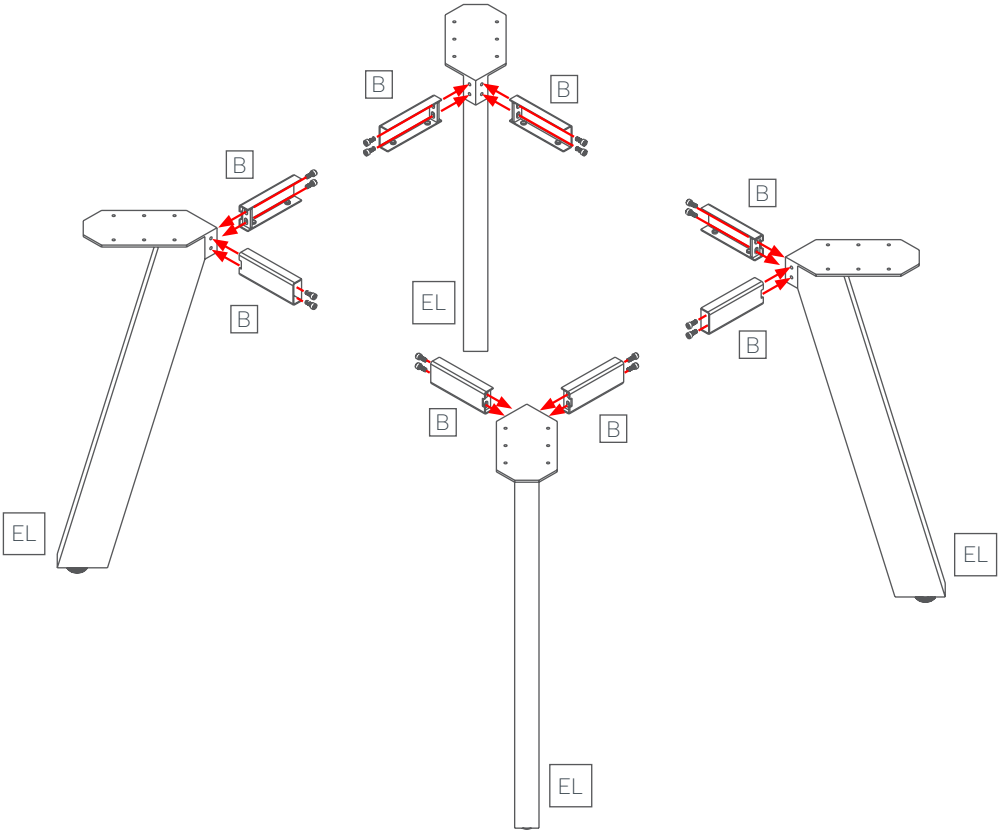

Flare 4 Leg Meeting Table

Assembly Instructions

Flare 4 Leg Meeting Table

Components List

Axis Worktop

EL 4 x Flare End Legs
75° Angle

B 4 x Pair AXKDSPIGE

R1 2 x Short Rails

R2 2 x Long Rails

16 - M6 x 20

18 - M8 x 16

24 - ST5 x 23

6 - ST5 x 70

Flare 4 Leg Meeting Table

Assembly Instructions

STEP 1:

Flare 4 Leg Meeting Table

Assembly Instructions

STEP 2:

Flare 4 Leg Meeting Table

Assembly Instructions

STEP 3:

24 - ST5 x 23

6 - ST5 x 70