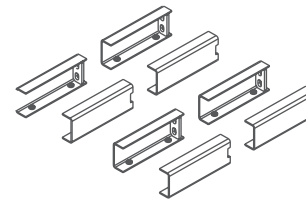

Flare 4 Leg Meeting Table

Assembly Instructions

Flare 4 Leg Meeting Table

Components List

Axis Worktop

EL 4 x Flare End Legs
75° Angle

B 4 x Pair AXKDSPIGE

R1 2 x Short Rails

R2 2 x Long Rails

16 - M6 x 20

18 - M8 x 16

24 - ST5 x 23

6 - ST5 x 70

Flare 4 Leg Meeting Table

Assembly Instructions

STEP 1:

Flare 4 Leg Meeting Table

Assembly Instructions

STEP 2:

Flare 4 Leg Meeting Table

Assembly Instructions

STEP 3:

24 - ST5 x 23

6 - ST5 x 70