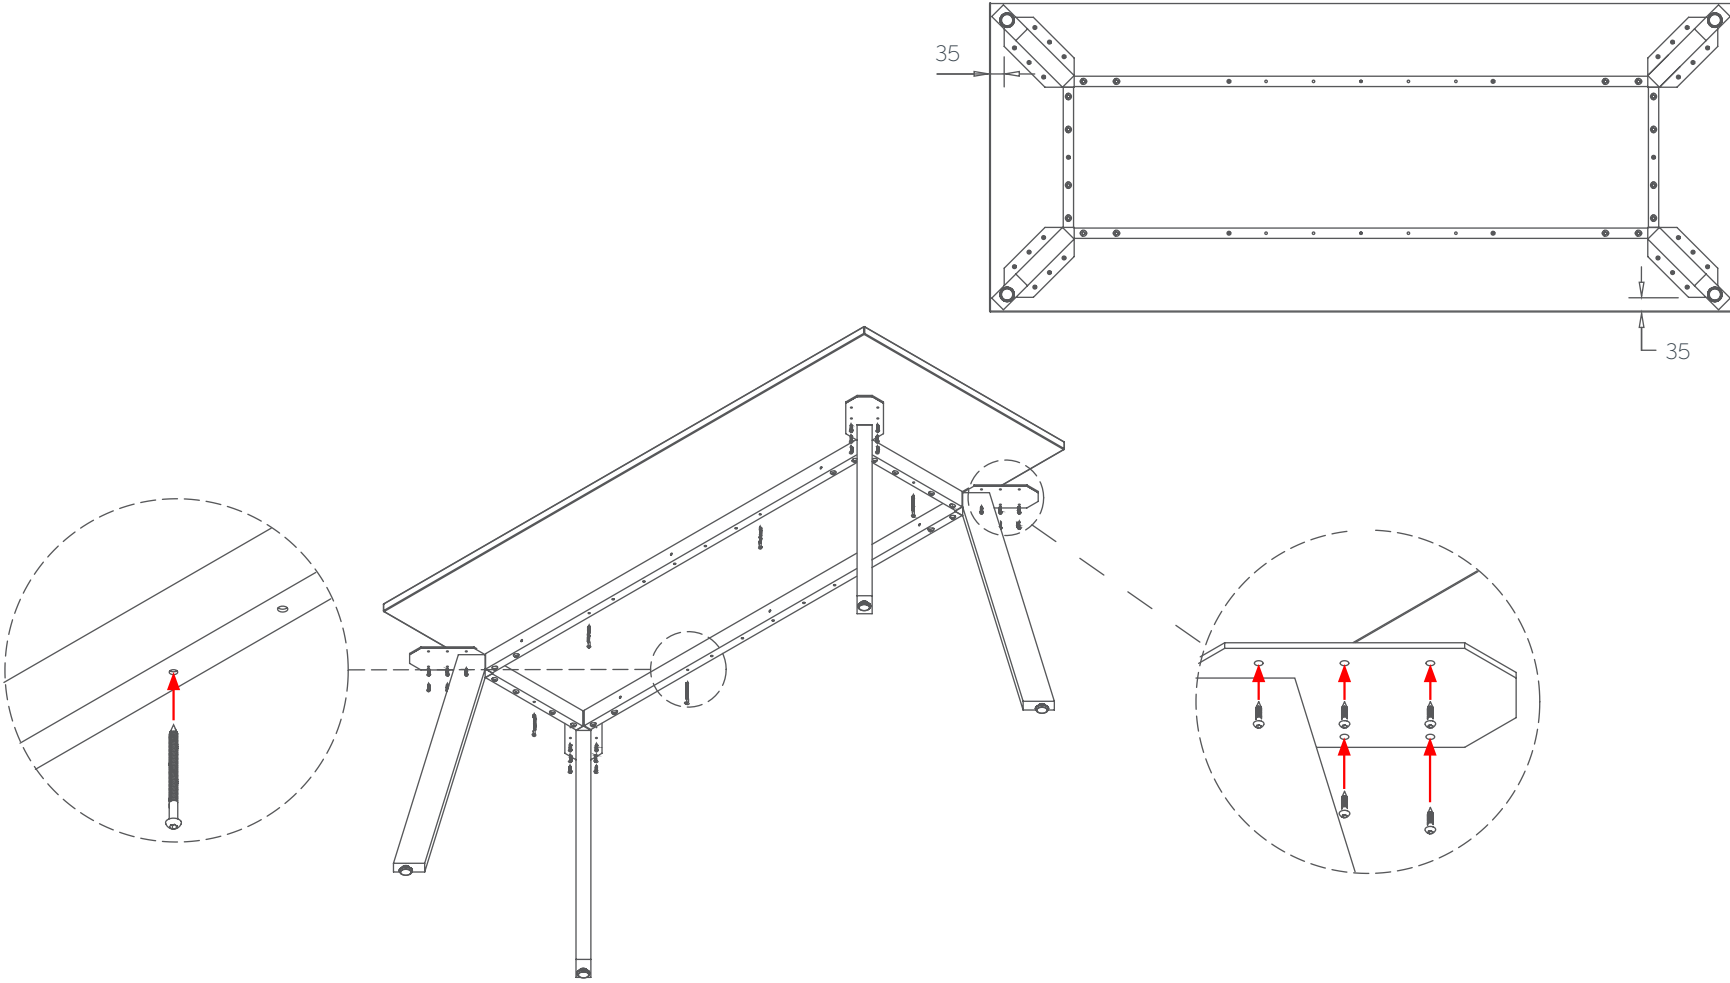

Flare 4 Leg Meeting Table

Assembly Instructions

STEP 2:

Flare 4 Leg Meeting Table

Assembly Instructions

STEP 3:

24 - ST5 x 23

6 - ST5 x 70