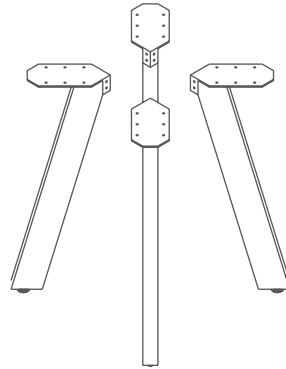

Flare 4 Leg Meeting Table

Assembly Instructions

Flare 4 Leg Meeting Table

Components List

Axis Worktop

EL 4 x Flare End Legs
75° Angle

B 4 x Pair AXKDSPIGE

R1 2 x Short Rails

R2 2 x Long Rails

16 - M6 x 20

18 - M8 x 16

24 - ST5 x 23

6 - ST5 x 70

Flare 4 Leg Meeting Table

Assembly Instructions

STEP 1:

Flare 4 Leg Meeting Table

Assembly Instructions

STEP 2:

Flare 4 Leg Meeting Table

Assembly Instructions

STEP 3:

24 - ST5 x 23

6 - ST5 x 70

Flare 4 Leg Meeting Table

Assembly Instructions

Complete: